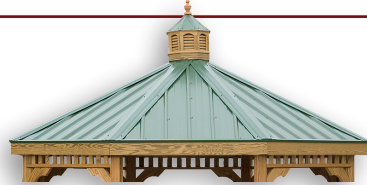

Cedar Gazebos are identical in construction and style to the pressure treated models, but are made with architectural grade western red cedar. Cedar is known for its natural beauty and resistance to decay.

Old English Pewter

Virginia Slate

Rustic Redwood

Rustic Slate

Brown

Age Redwood

National Blue

Metal Roof